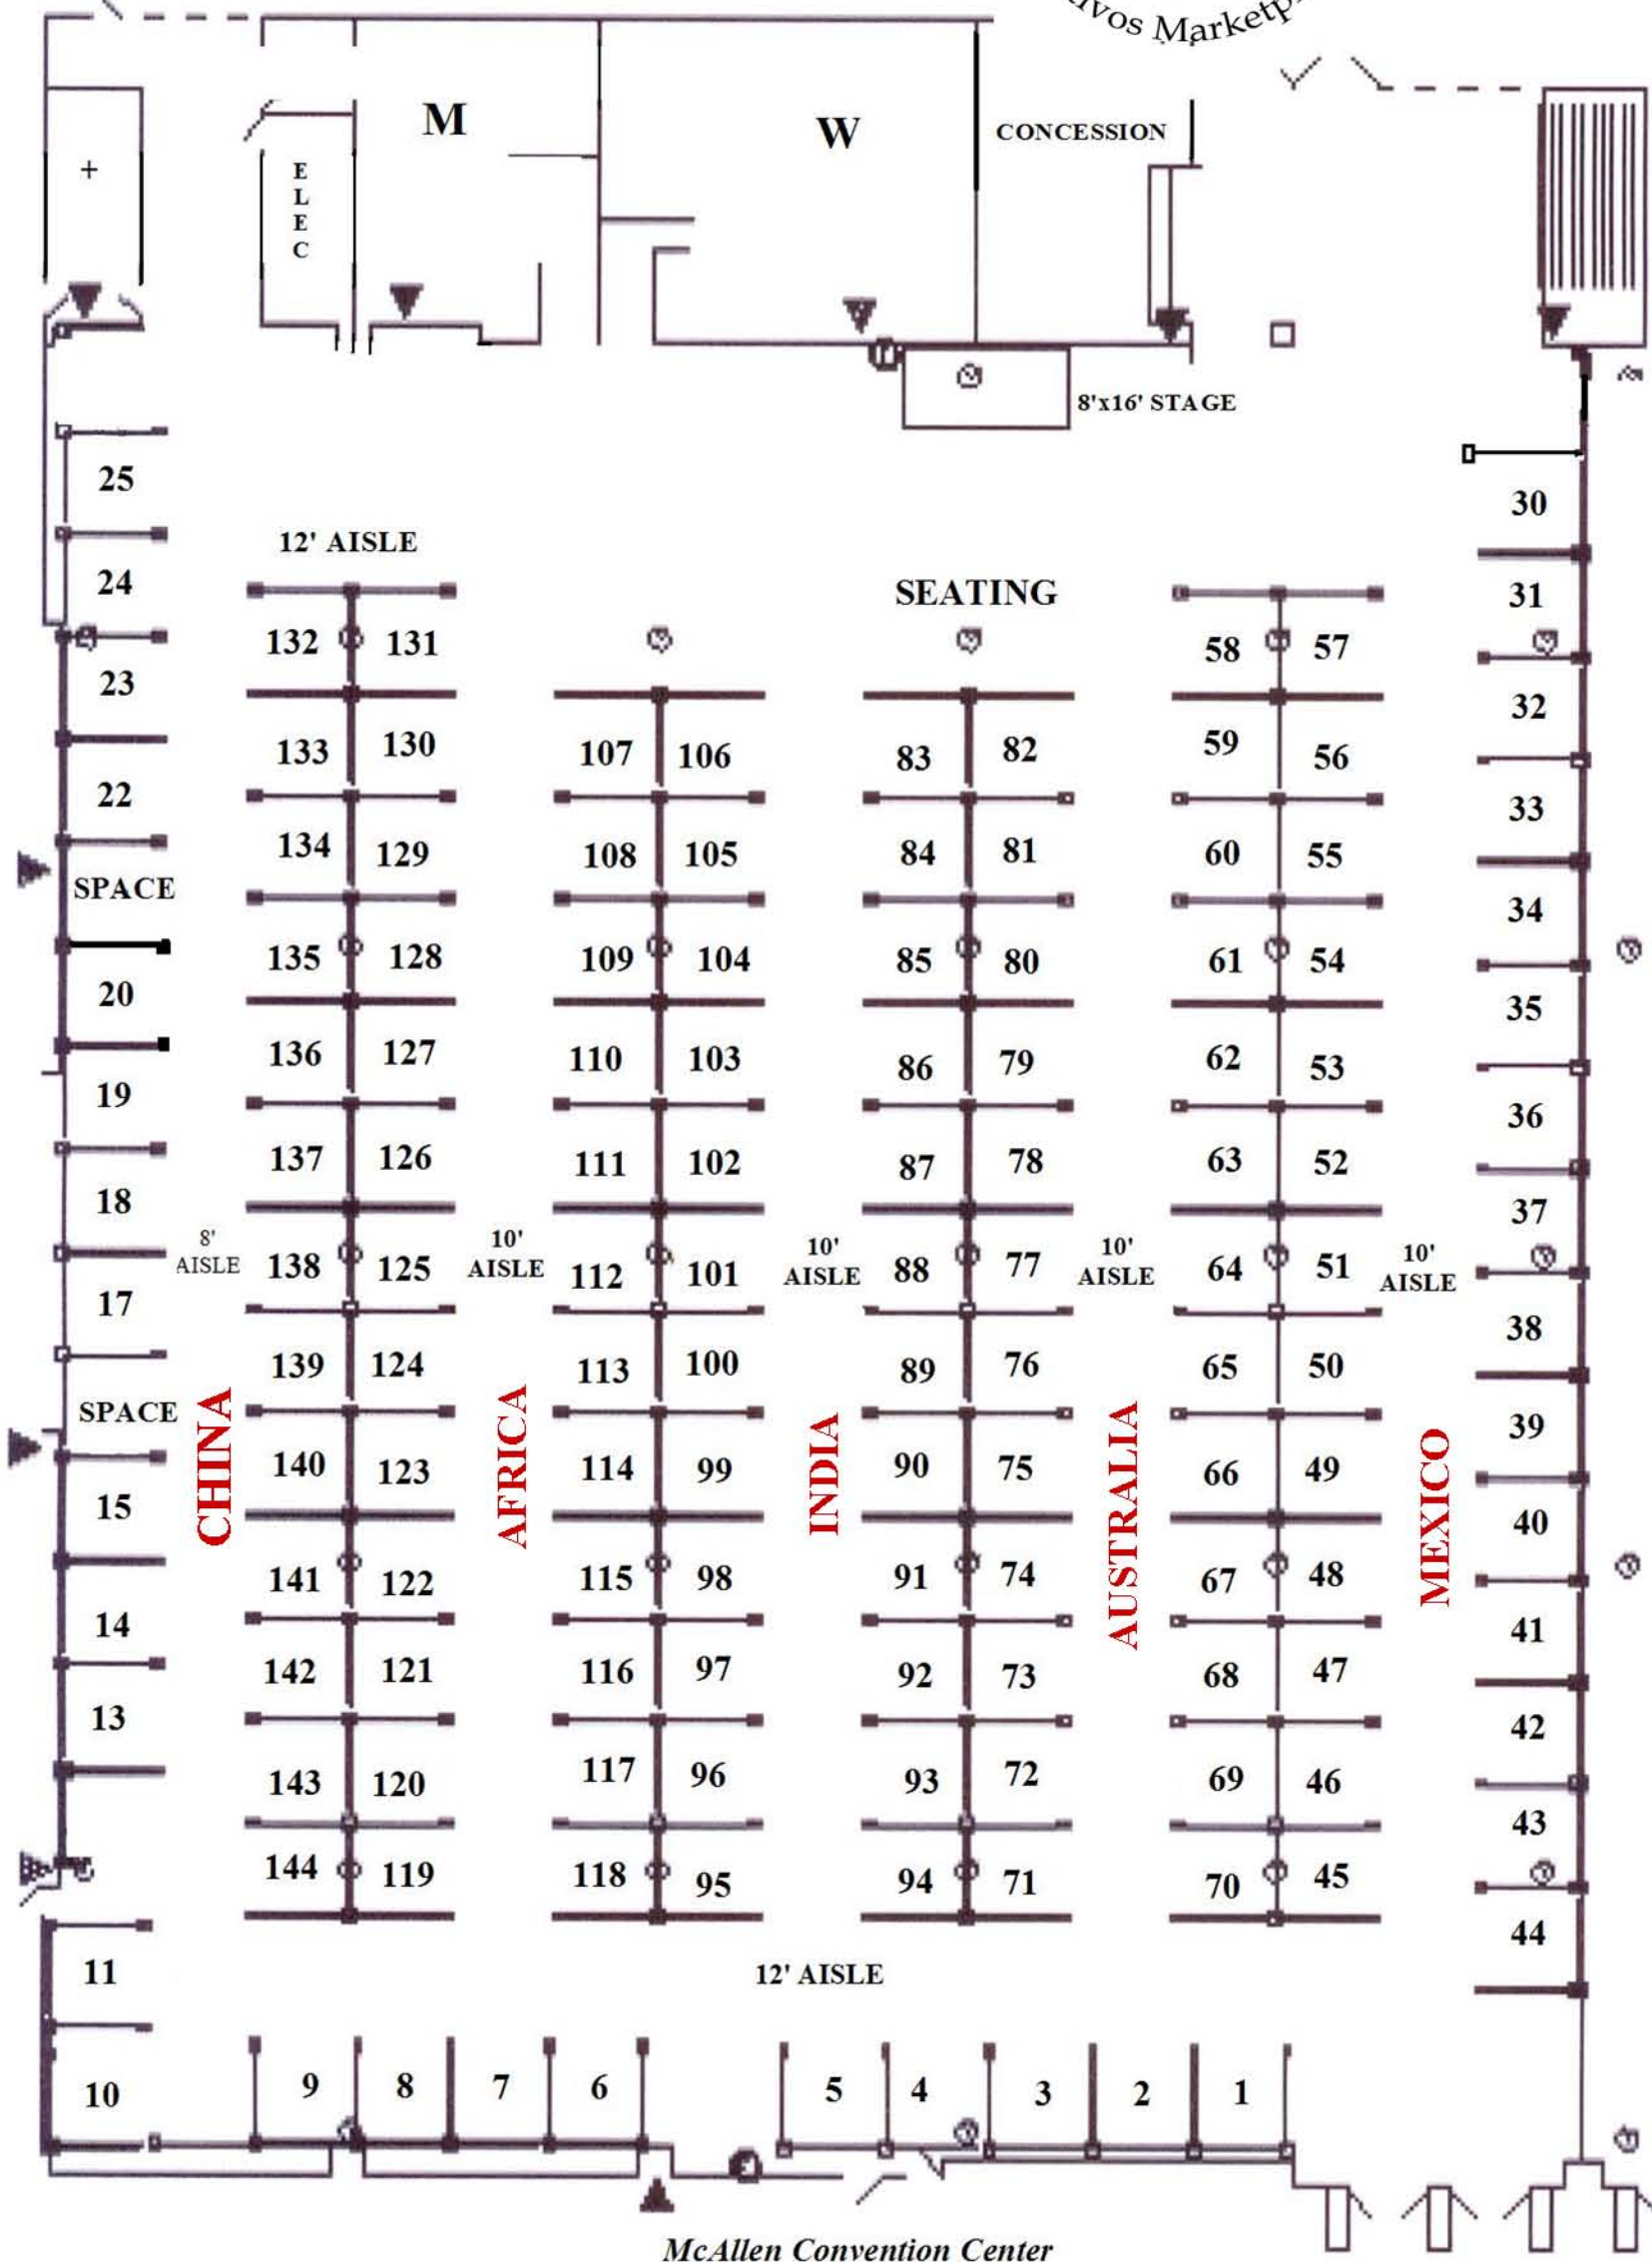

# Dias Festivos Marketplace

McAllen Convention Center  
EXHIBIT HALL A

THIS LAYOUT CONTAINS: 138  
10'X10' BOOTHS